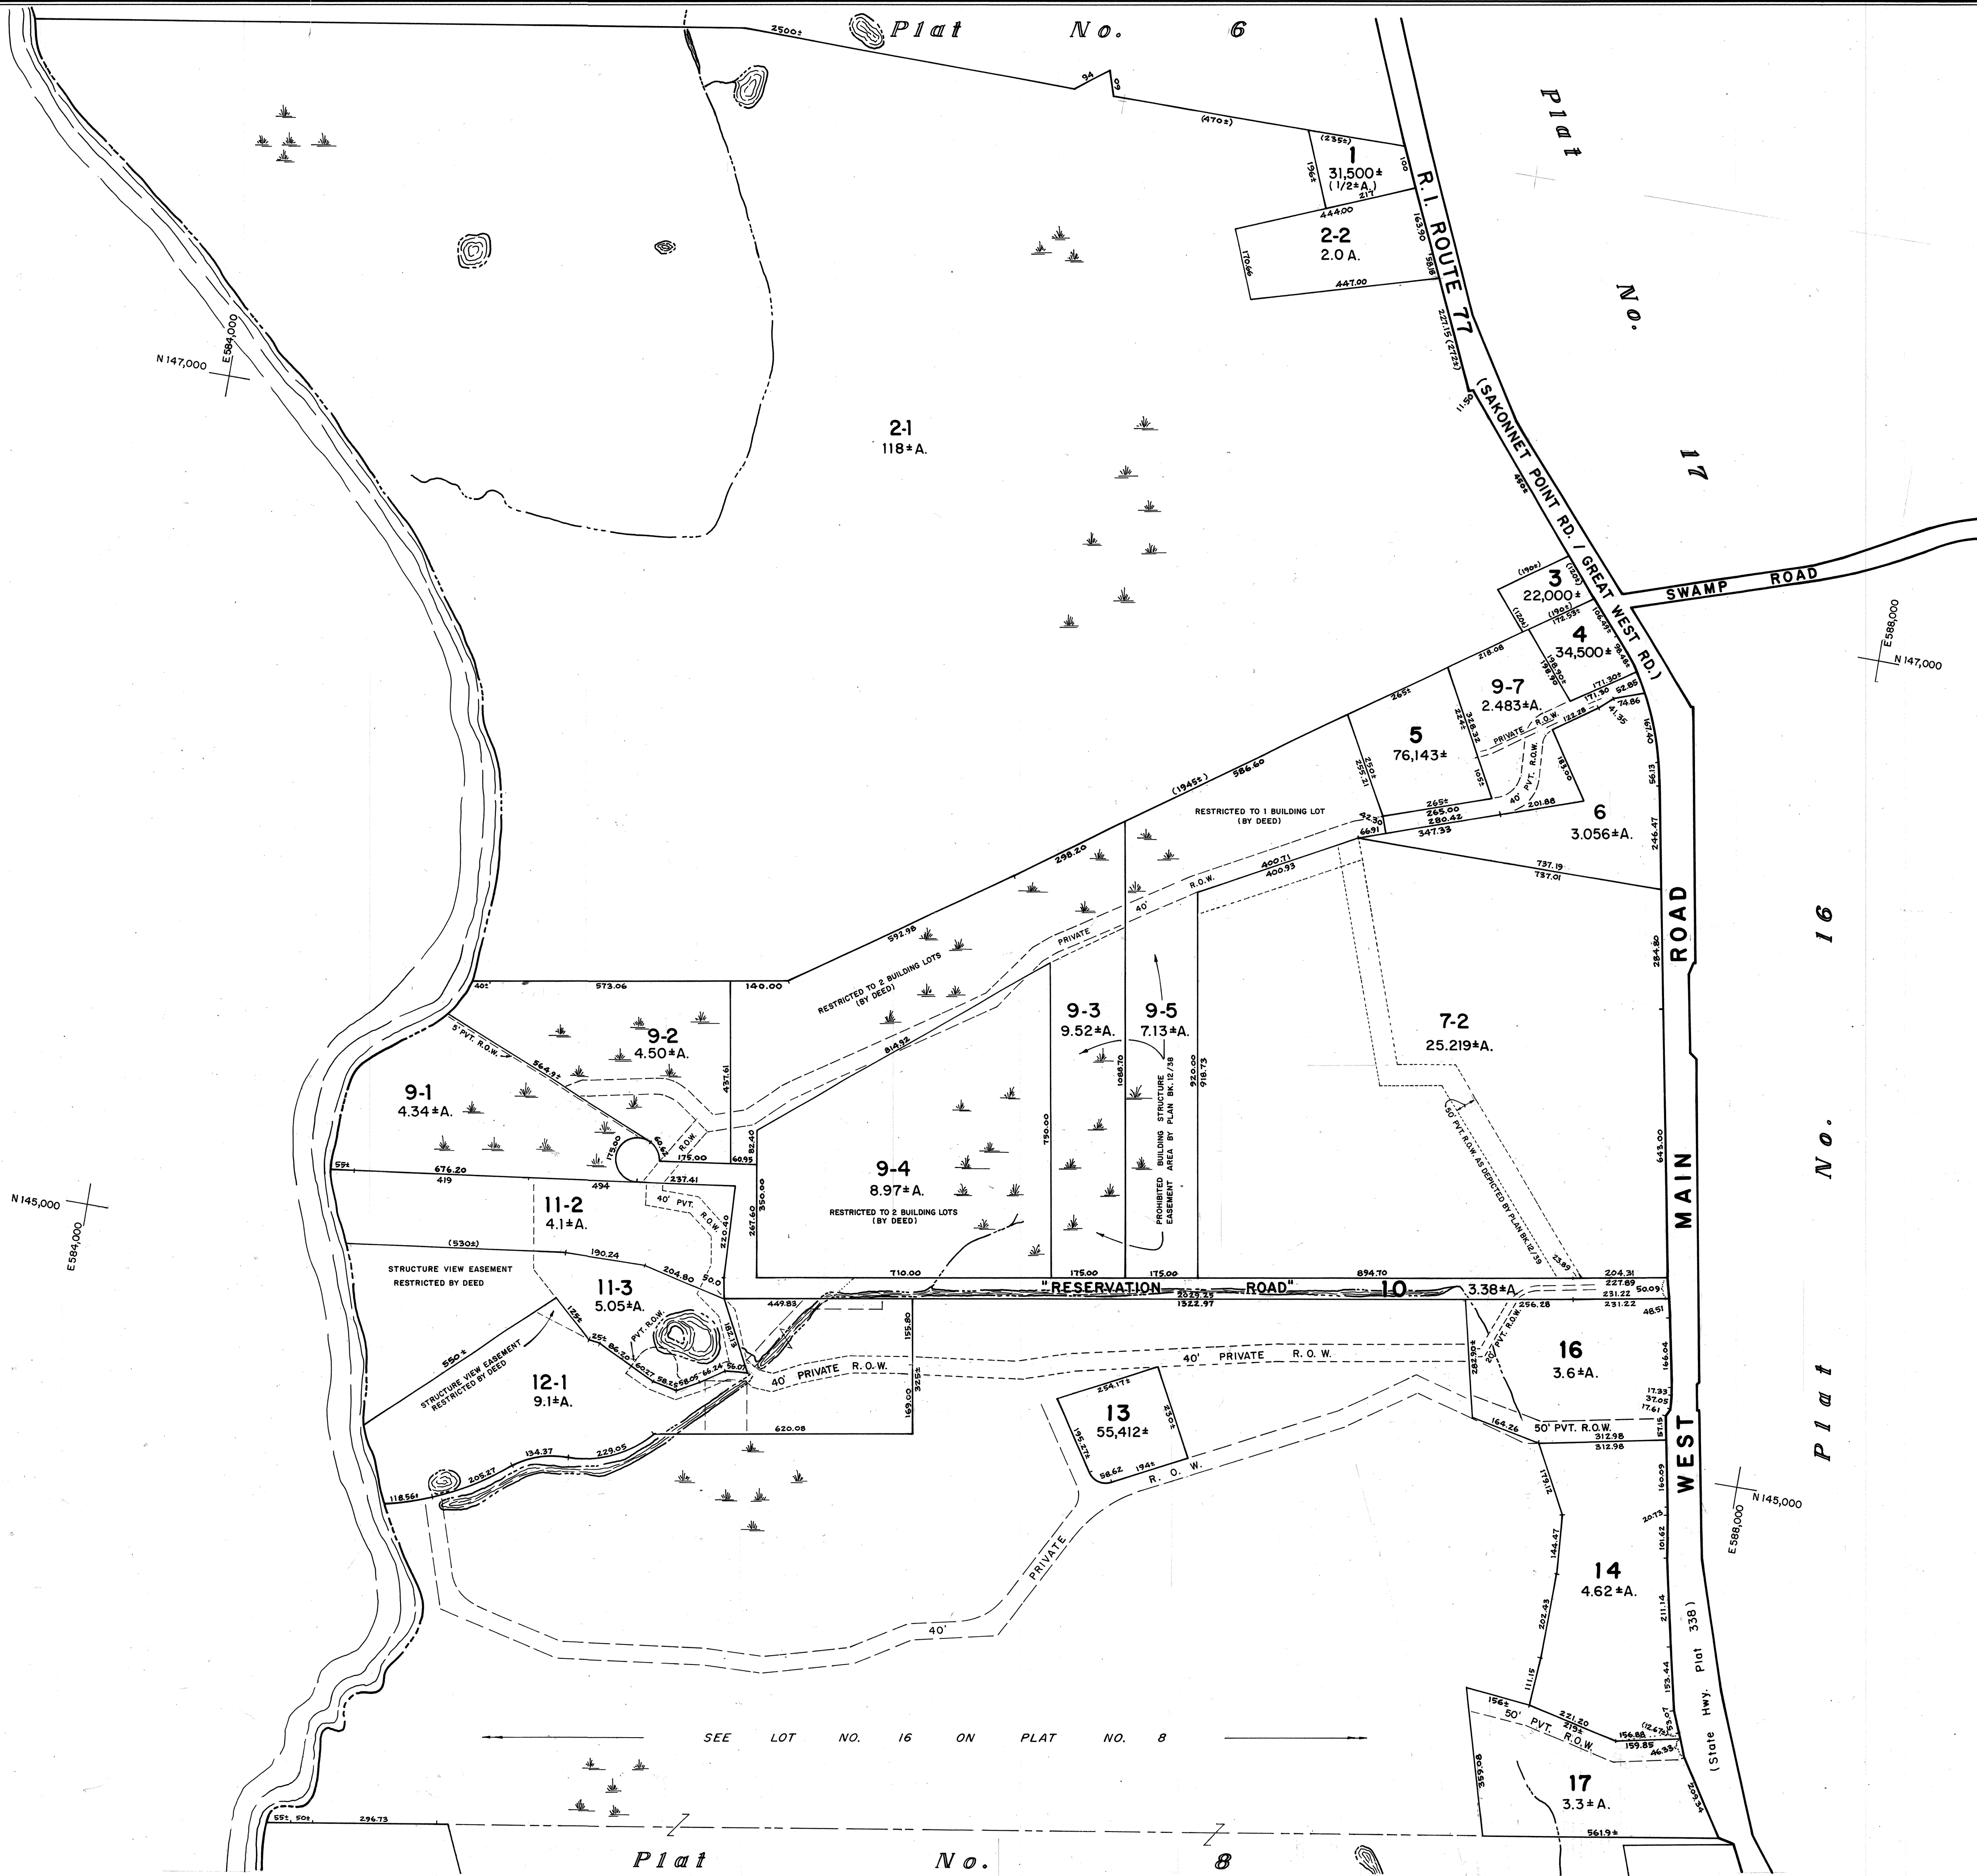

SAKONNET RIVER  
(SEACONNET RIVER)

**NOTE:**  
This plat is a graphical representation of property boundaries and does not establish title nor legal boundaries.  
See Plat Index for legend to map symbols.

Last revision to master: 2016 (JAN'17)

**LITTLE COMPTON**

SCALE - 1" = 200'  
PREPARED BY STANLEY ENGINEERING, INC.

**PLAT 7**